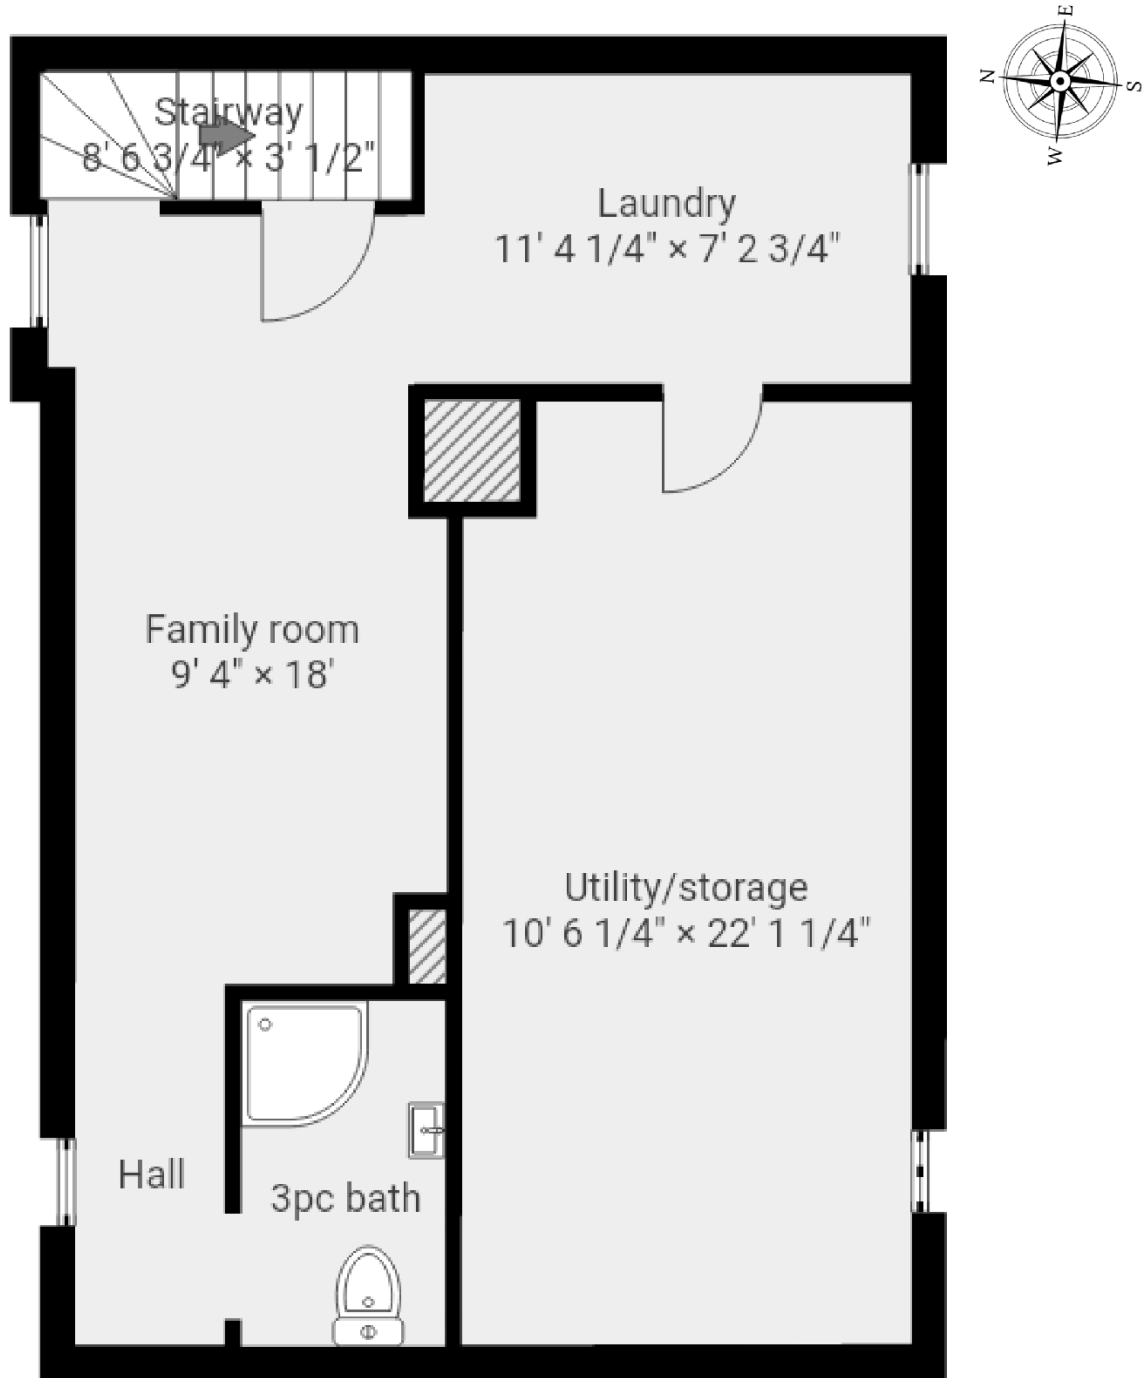

105 Highland Ave
St Catharines, ON

Total Above Grade Exterior ft²
Approx Above Grade Exterior Area = 1587

Total Exterior ft²
Approx Exterior Area (basement included) = 2259

Basement

(below grade)

Approx Interior Area = 587 ft²

Approx Exterior Area = 672 ft²

All room dimensions and floor areas must be considered approximate and are subject to independent verification.